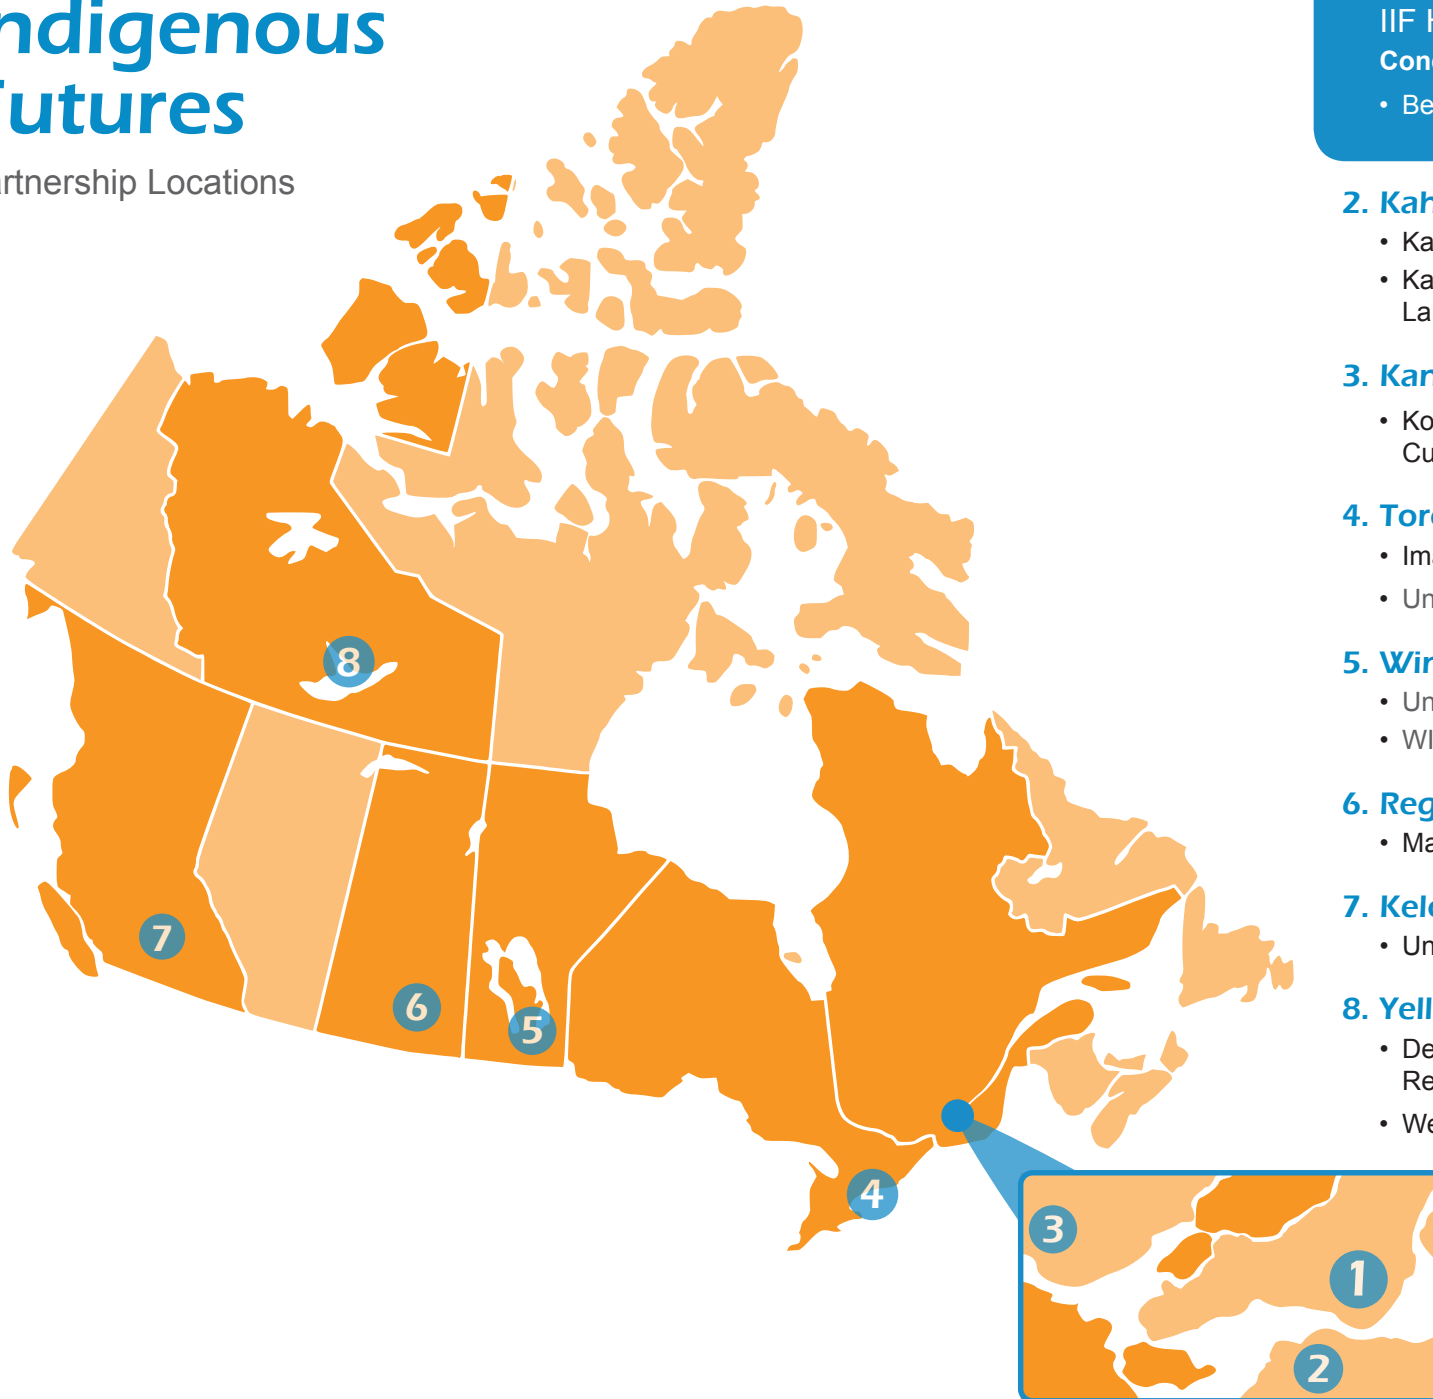

# Initiative for Indigenous Futures

Partnership Locations

**1. Montreal, QC**  
IIF HEADQUARTERS  
Concordia University  
• Behavior Interactive

**2. Kahnawake, QC**  
• Kahnawake Education Center  
• Kanien'keháka Onkwawén:na Raotitióhkwa Language and Cultural Center

**3. Kanehsatà:ke, QC**  
• Kontinóhstats – Mohawk Language Custodians Association

**4. Toronto & Waterloo, ON**  
• ImagineNATIVE  
• University of Waterloo

**5. Winnipeg, MB**  
• University of Winnipeg  
• Winnipeg Art Gallery

**6. Regina, SK**  
• MacKenzie Gallery

**7. Kelowna, BC**  
• University of British Columbia - Kelowna

**8. Yellowknife, NT**  
• Dechinta Bush University Centre for Research and Learning  
• Western Arctic Moving Pictures